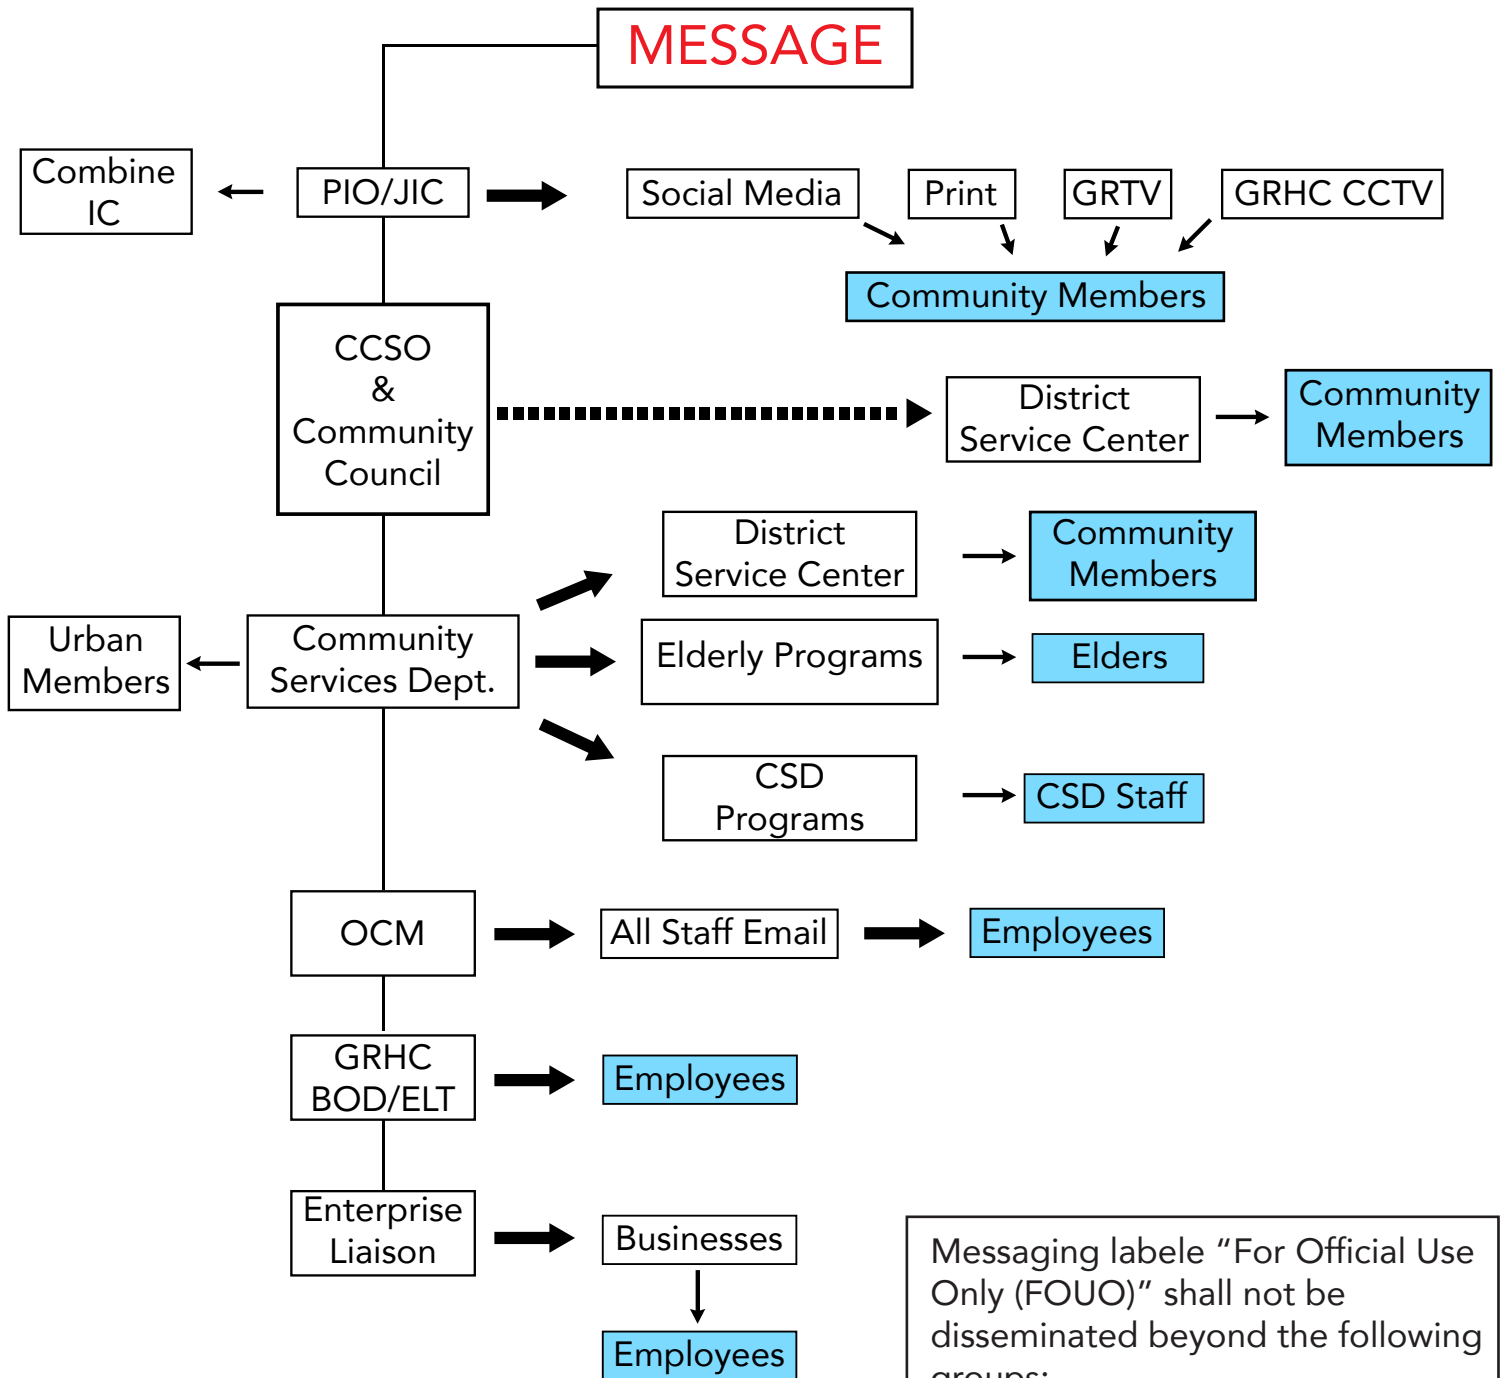

Communications Flow Chart

All community-wide communications will be provided through the COVID-19 Task Force Unified Command structure with Executive approval.

Messaging label "For Official Use Only (FOUO)" shall not be disseminated beyond the following groups;

- Community Council
- Directors
- GRHC BOD/ELT
- Enterprise Liaison