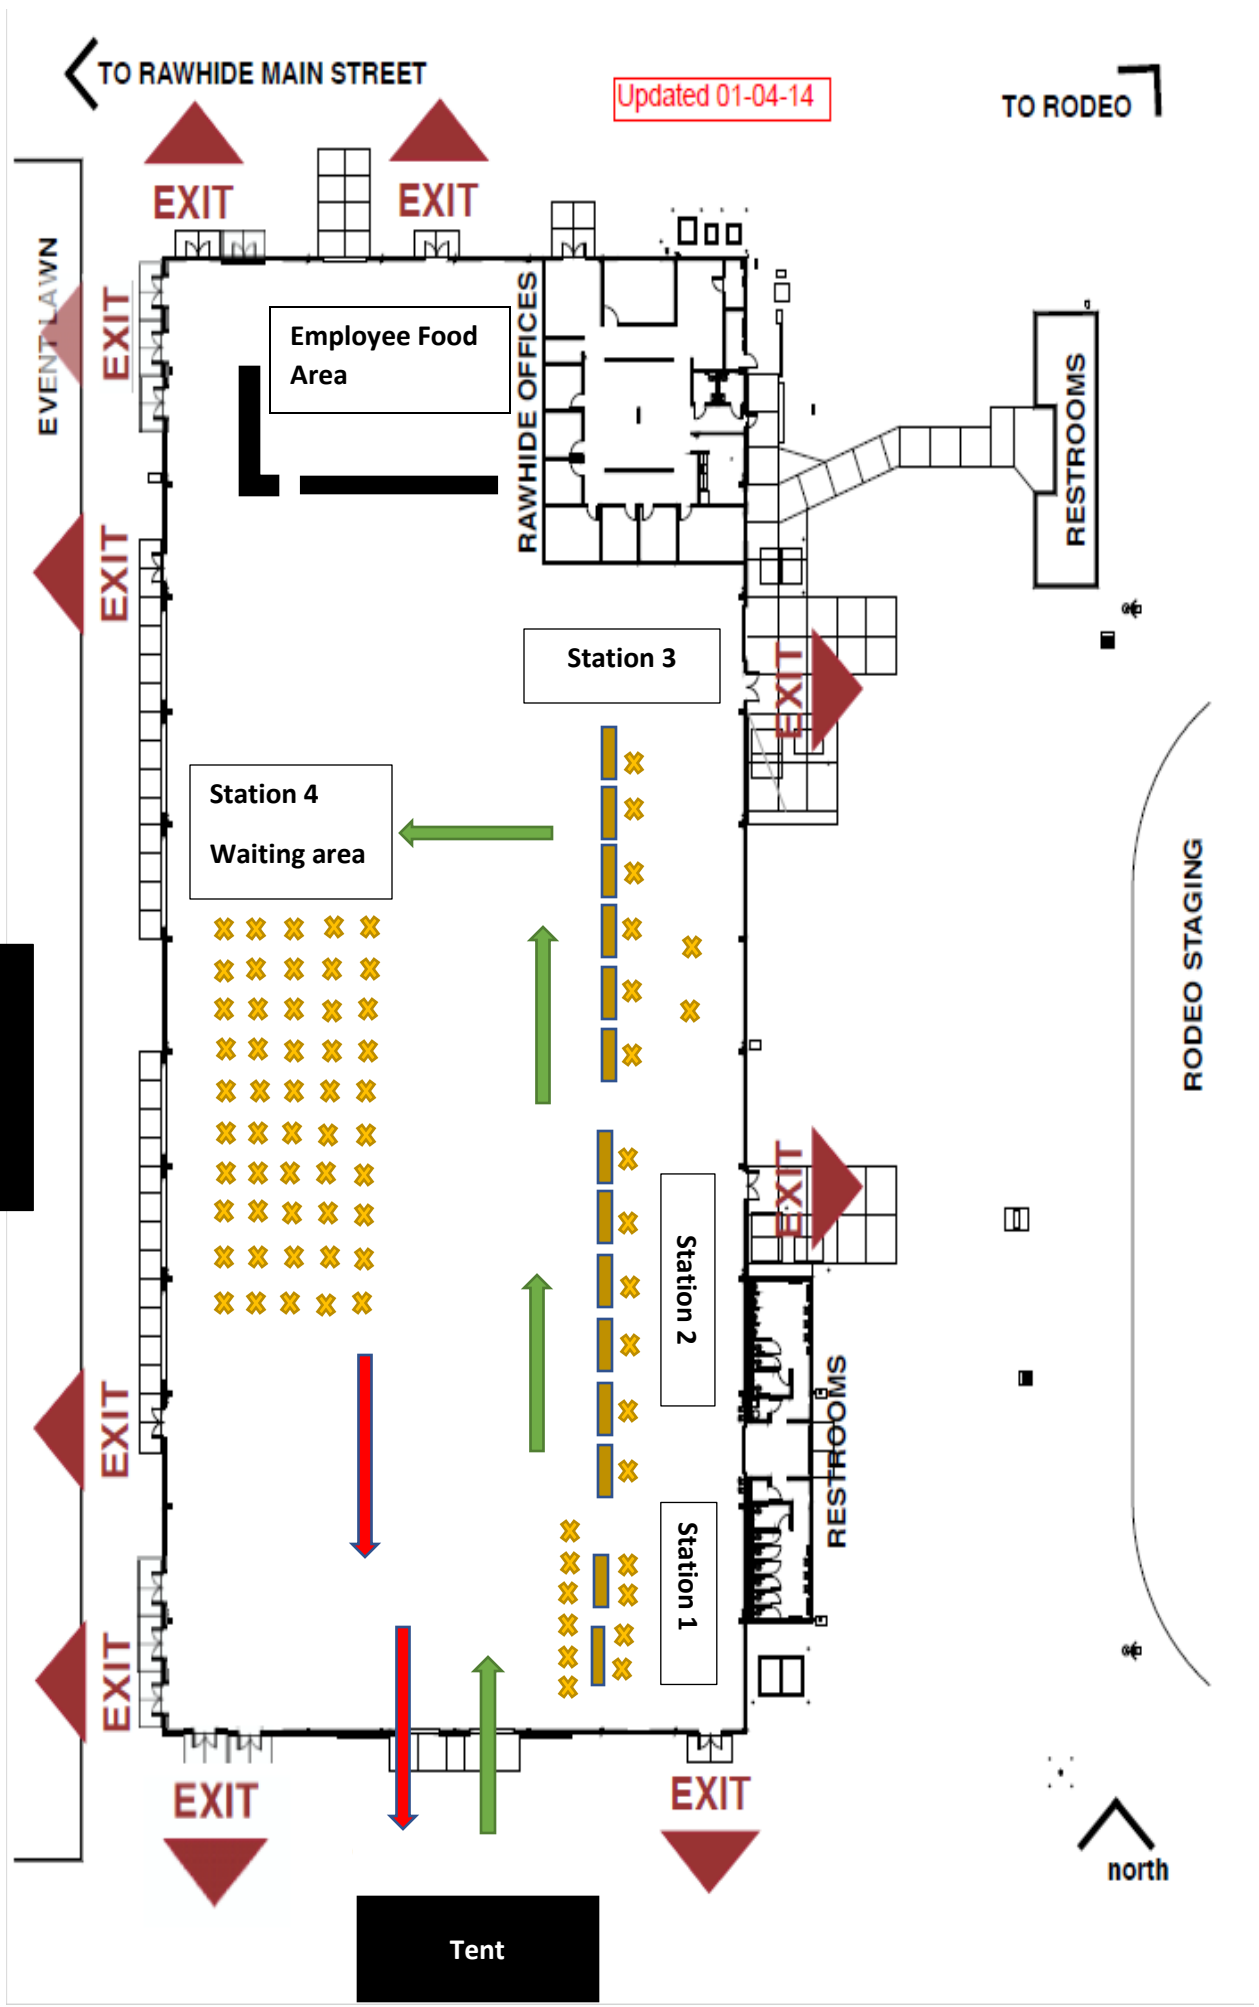

TO RAWHIDE MAIN STREET

Updated 01-04-14

TO RODEO

Employee Food

Employee Food Area

RAWHIDE OFFICES

RESTROOMS

Station 3

Station 4
Waiting area

Station 2

Station 1

RESTROOMS

RODEO STAGING

Tent

north